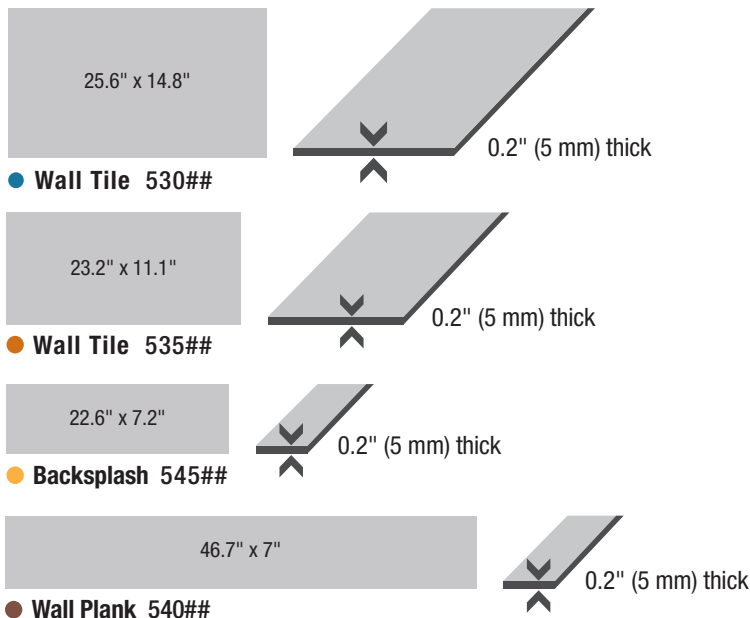

Oak Mocha

Carrara Marble

Size Options