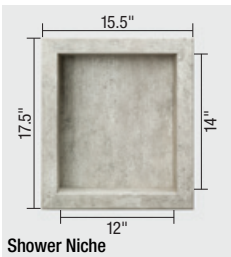

J-Trim

**173## Trim Kit – 94"**  
(Kits include 2 Inside Corner Trims, 2 J-Trims & 2 L-Trims)

L-Trim

**189## Inside Corner Trim – 94"** (5 pack)  
**190## J-Trim – 94"** (5 pack)  
**191## L-Trim – 94"** (5 pack)

Venetian Marble

Shower Niche

Matching shower shelves and niches add practical storage space to shower installations.

**536 ## Shower Niche – (1 pack)**  
Perimeter: 17.5" x 15.5" x 3.75"  
Opening: 14" x 12" x 3.5"